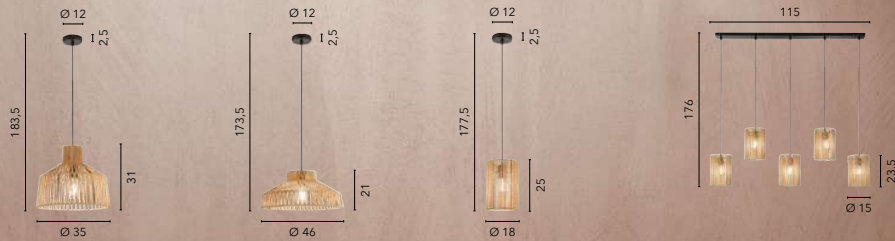

TROPIKANA

/ Colección con pantallas de papel natural disponible en tres configuraciones diferentes que crean juegos de luz decorativos en el ambiente. Disponible también en la versión con 5 colgantes.

/ Collection made with natural paper diffusers available in three different configurations that create decorative light effects in the setting. Also available in the 5 pendant version.

I-TROPIKANA-S35
8031414895106

1xE27

I-TROPIKANA-S46
8031414895113

1xE27

I-TROPIKANA-S18
8031414895137

1xE27

I-TROPIKANA-S5
8031414895120

5xE27