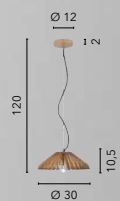

/ Collection made of transparent glass with brass metal finishes.

I-CHESTER-L
8031414863129
1xE27

I-CHESTER-XL
8031414863136
1xE27

I-CHESTER-M
8031414863112
1xE27

CALDER

/ Lámpara colgante con líneas de madera natural o madera negra con cable textil negro.
/ Suspension made of natural wood or black wood lines with black fabric cord.