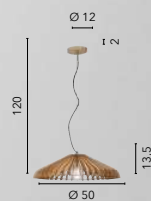

/ Collection made of transparent glass with brass metal finishes.

I-CHESTER-L
8031414863129
1xE27

I-CHESTER-XL
8031414863136
1xE27

I-CHESTER-M
8031414863112
1xE27

CALDER

/ Lámpara colgante con líneas de madera natural o madera negra con cable textil negro.
/ Suspension made of natural wood or black wood lines with black fabric cord.