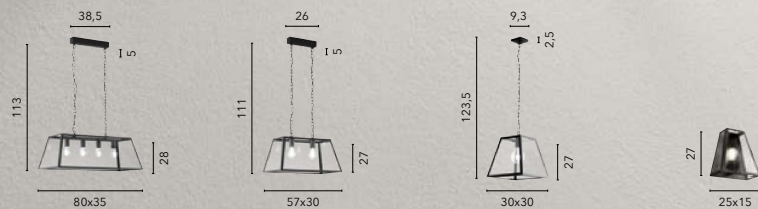

/ Collection characterized by a square design, made of black metal with diffusers in clear tempered glass.

I-LEXINGTON-S4
8031414872183

4xE27

I-LEXINGTON-S2
8031414872176

2xE27

I-LEXINGTON-S1
8031414872190