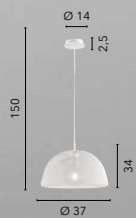

HAREM

/ Colección disponible en dos formas que se caracteriza por sus líneas geométricas suaves con estructura interior rodeada por una red metálica blanca.

/ Collection available in two shapes characterized by soft geometric lines with internal structure wrapped by a white metal mesh.

I-HAREM-S37
8031440356244
1xE27