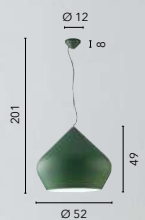

THOLOS

/ Lámpara colgante de metal con formas armónicas, disponible en diferentes colores como negro, gris o blanco gofrado con interior dorado satinado y corten, verde o amarillo con interior blanco.

/ Metal suspension with harmonious shapes available in different colors such as black, gray or white embossed with satin gold interior and corten, green or yellow with white interior.

- **I-THOLOS-S52 NER**
  8031414862818
- **I-THOLOS-S52 BCO**
  8031414862771
- **I-THOLOS-S52 GRI**
  8031414862788
- **I-THOLOS-S52 BRO**
  8031414862832
- **I-THOLOS-S52 VDE**
  8031414862795
- **I-THOLOS-S52 GIA**
  8031414862825

1xE27